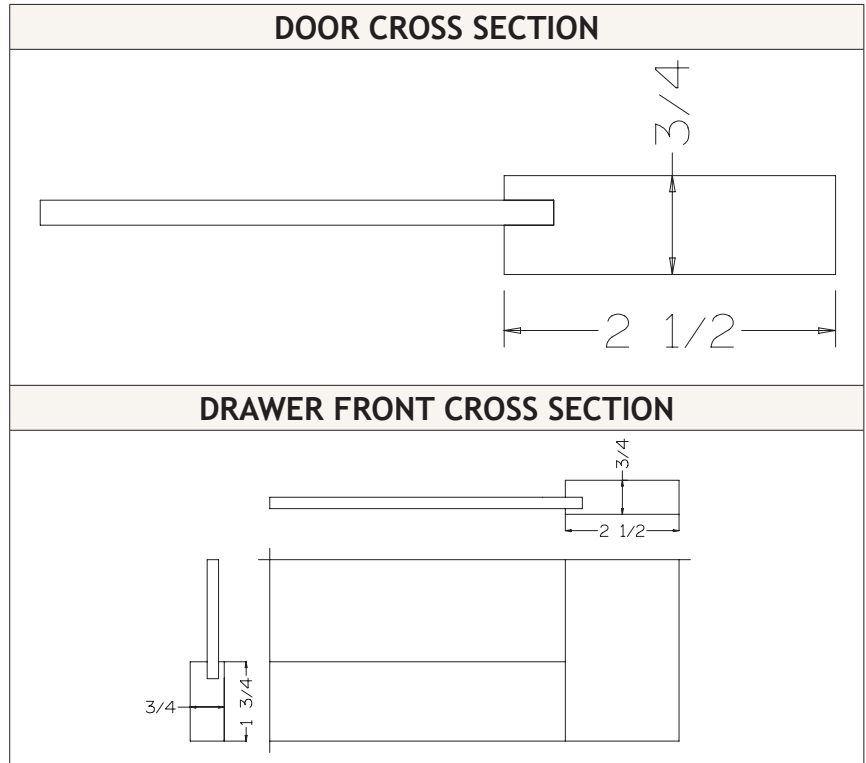

Door & Drawer Styles

Cabot

Traditional Door

SPECIFICATIONS

DOOR			
	Width	Height	
		Single	Double
Maximum Size	24	48	72
Minimum Size	7	9	

DRAWER		
	Width	Height
Minimum Size	7	6

OPTIONS

Complimentary Door Options
Hardwick

Drawer Front Options
Cabot
Hardwick

Available Species	Available Finishes
All	All