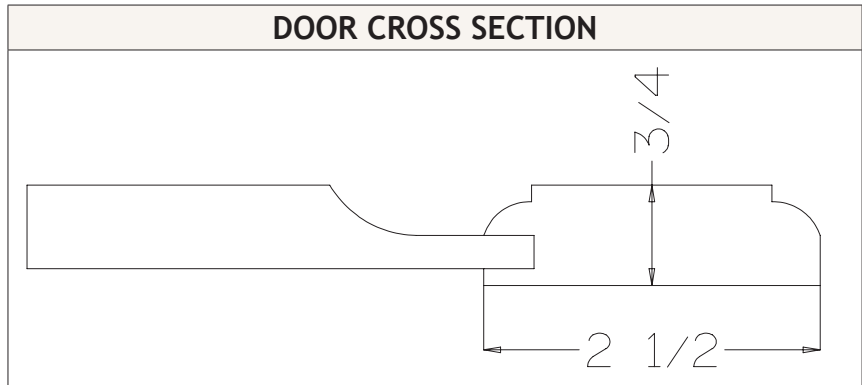

Door & Drawer Styles

Providence

Traditional Door

SPECIFICATIONS

DOOR			
	Width	Height	
		Single	Double
Maximum Size	24	48	72
Minimum Size	12	12	

DRAWER
No Drawer Available

OPTIONS

Complimentary Door Options

Austell
Seneca
Holland
Freeport

Drawer Front Options

Austin
Lincoln
Freeport

Available Species	Available Finishes
All	All