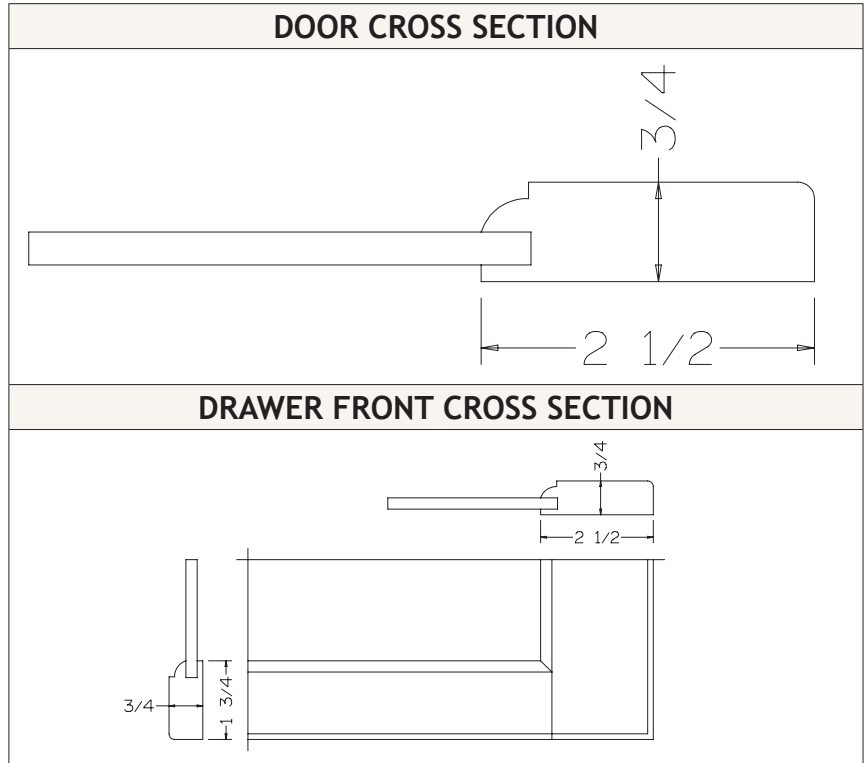

Door & Drawer Styles

Holland

Traditional Door

SPECIFICATIONS

DOOR			
	Width	Height	
		Single	Double
Maximum Size	24	48	72
Minimum Size	7	9	

DRAWER		
	Width	Height
Minimum Size	7	6

OPTIONS

Complimentary Door Options

Austell
Putnam

Drawer Front Options

Holland
Hardwick

Available Species	Available Finishes
All	All