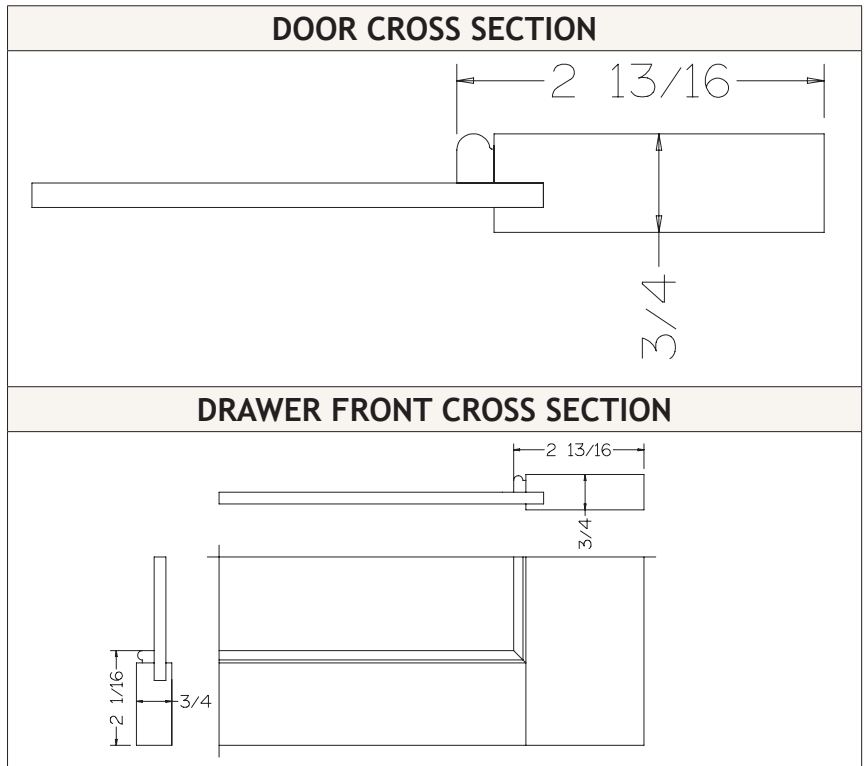

Door & Drawer Styles

Cascade

Traditional Door

SPECIFICATIONS

DOOR			
	Width	Height	
		Single	Double
Maximum Size	24	48	72
Minimum Size	7	9	

DRAWER		
	Width	Height
Minimum Size	7	6

OPTIONS

Complimentary Door Options

Hardwick

Drawer Front Options

Cascade
Hardwick

Available Species	Available Finishes
All	All