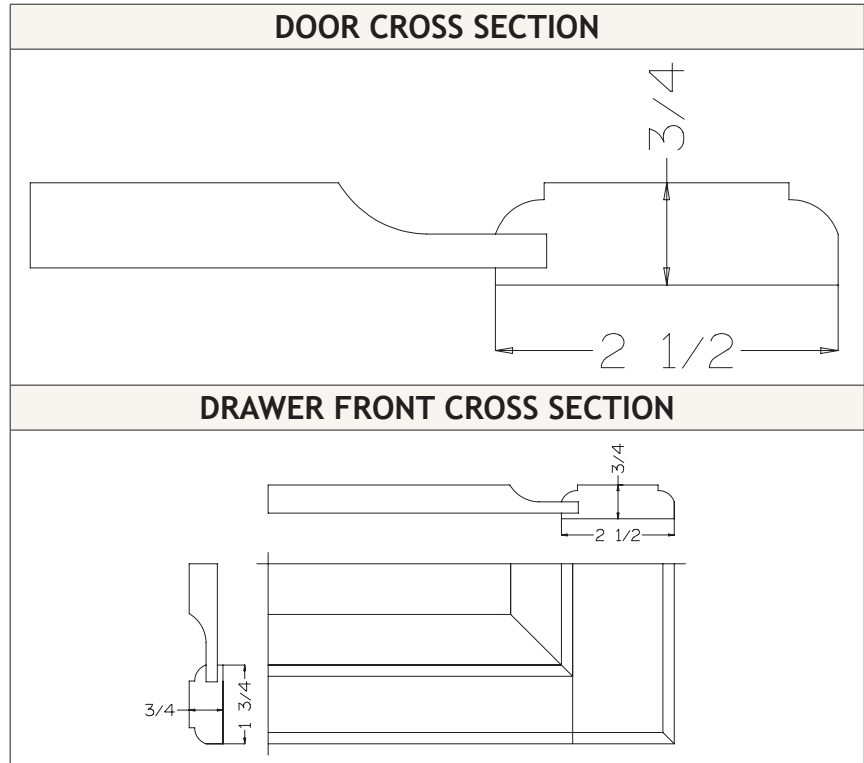

Door & Drawer Styles

Austin

Traditional Door

SPECIFICATIONS

DOOR			
	Width	Height	
		Single	Double
Maximum Size	24	48	72
Minimum Size	9	9	

DRAWER		
	Width	Height
Minimum Size	9	8

OPTIONS

Complimentary Door Options

Lincoln
Providence
Seneca
Freeport

Drawer Front Options

Austin
Lincoln
Freeport

Available Species	Available Finishes
All	All