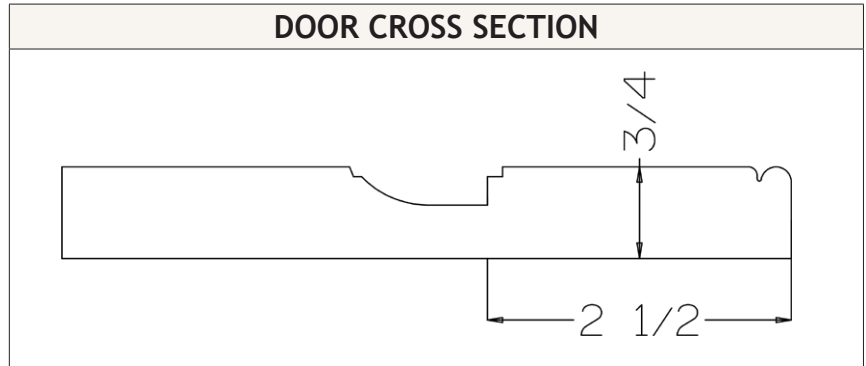

Door & Drawer Styles

Belfort

Engineered Door

SPECIFICATIONS

DOOR		
	W	H
Maximum Size	30	72
Minimum Size	16	16

OPTIONS

Complimentary Door Options
Annapolis

Drawer Front Options
Annapolis