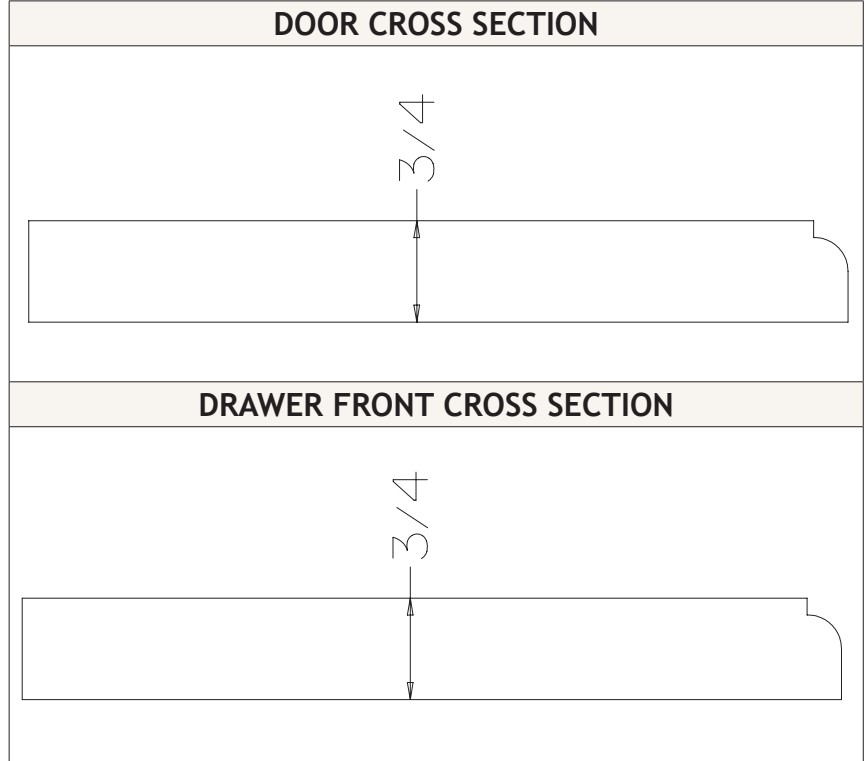

Door & Drawer Styles

Freeport

Traditional Door

SPECIFICATIONS

DOOR		
	Width	Height
Maximum Size	16	48
Minimum Size	2	9

DRAWER		
	Width	Height
Minimum Size	2	2

OPTIONS

Complimentary Door Options	
Austin	Herrington
Lincoln	Washington
Providence	Georgetown
Seneca	
St. Paul	
Hampton	

Drawer Front Options	
Freeport	
Available Species	Available Finishes
MDF	600, 700, 900, 1000, 1100, 1200, 1300