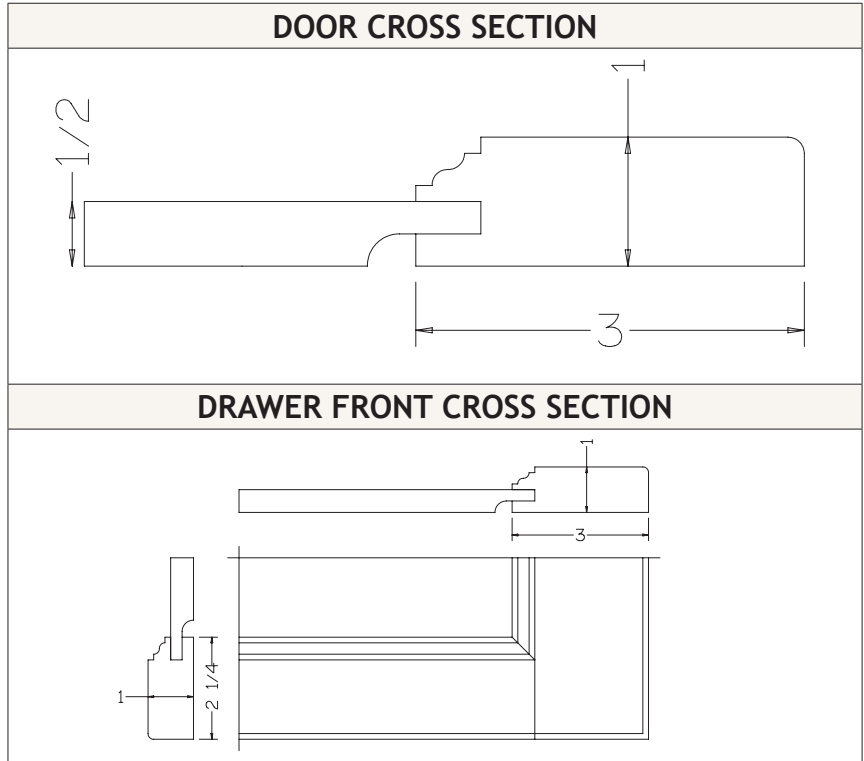

Door & Drawer Styles

Charleston

Traditional Door

SPECIFICATIONS

DOOR			
	Width	Height	
		Single	Double
Maximum Size	24	60	72
Minimum Size	9	9	

DRAWER		
	Width	Height
Minimum Size	8	7

OPTIONS

Complimentary Door Options

Sullivan (see page D-1)
Carris (see page D-21)

Drawer Front Options

Charleston
Carris (see page D-21)

Available Species	Available Finishes
All	All