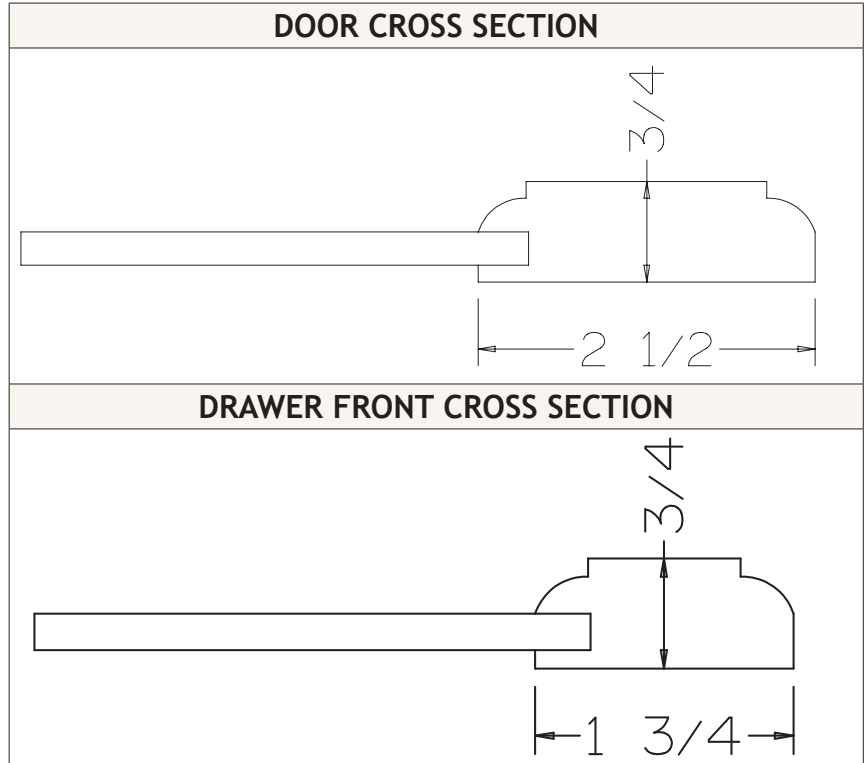

Door & Drawer Styles

Lancaster

Mitered Door

SPECIFICATIONS

DOOR		
	Width	Height
Maximum Size	24	60
Minimum Size	7	9

DRAWER		
	Width	Height
Minimum Size	6	6

OPTIONS

Complimentary Door Options

Atlanta
Freeport

Drawer Front Options

Lancaster
Freeport

Available Species	Available Finishes
All	All