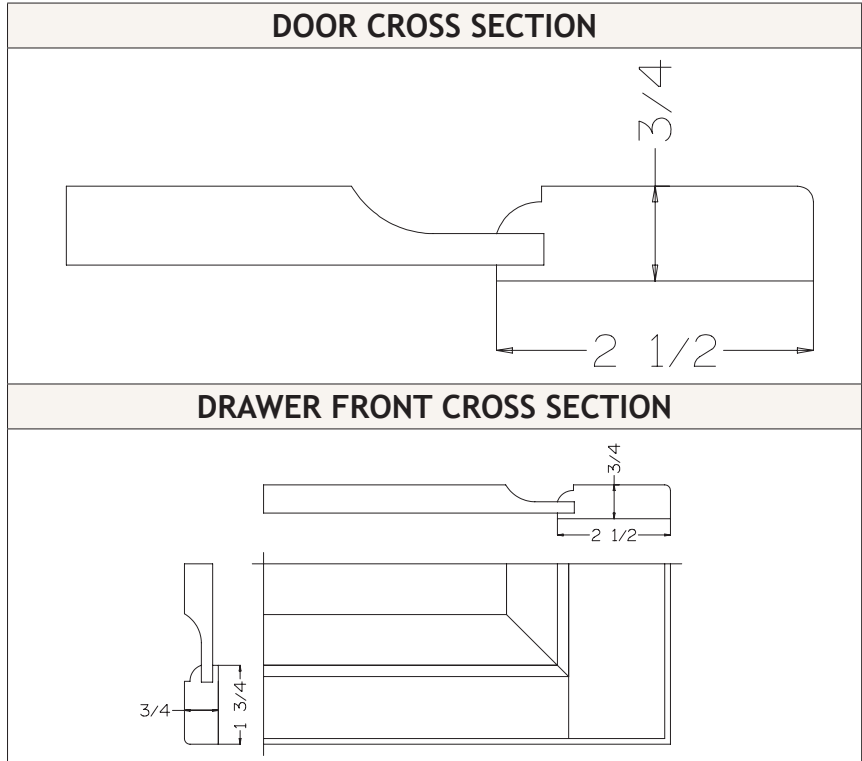

Door & Drawer Styles

Austell

Traditional Door

SPECIFICATIONS

DOOR			
	Width	Height	
		Single	Double
Maximum Size	24	48	72
Minimum Size	9	9	

DRAWER		
	Width	Height
Minimum Size	9	8

OPTIONS

Complimentary Door Options
Holland Putnam

Drawer Front Options
Austell Holland Putnam

Available Species	Available Finishes
All	All