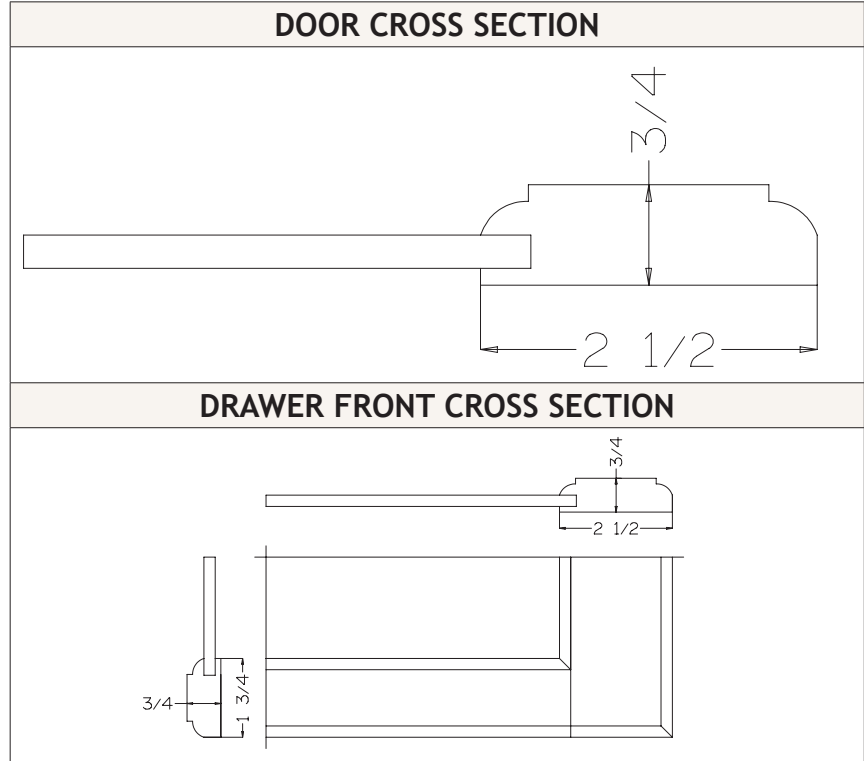

Door & Drawer Styles

Lincoln

Traditional Door

SPECIFICATIONS

DOOR			
	Width	Height	
		Single	Double
Maximum Size	24	48	72
Minimum Size	7	9	

DRAWER		
	Width	Height
Minimum Size	7	6

OPTIONS

Complimentary Door Options

Austin
Providence
Seneca
Freeport

Drawer Front Options

Lincoln
Freeport

Available Species	Available Finishes
All	All