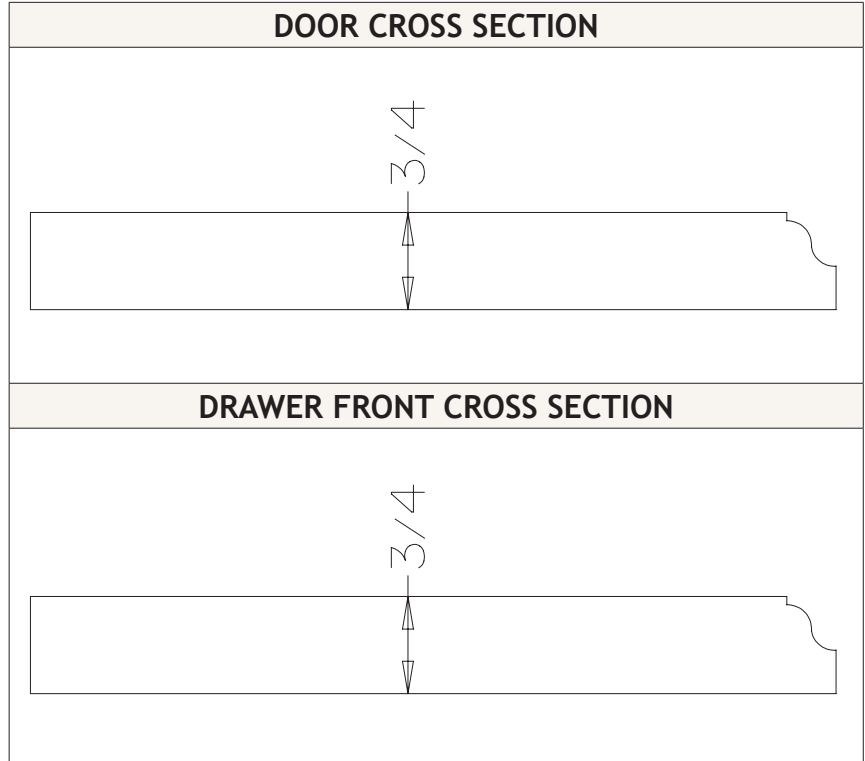

Door & Drawer Styles

Fowler

Traditional Door

SPECIFICATIONS

DOOR		
	Width	Height
Maximum Size	16	48
Minimum Size	2	9

DRAWER		
	Width	Height
Minimum Size	2	2

OPTIONS

Complimentary Door Options

Jefferson
Lowell

Drawer Front Options

Fowler

Available Species	Available Finishes
MDF	600, 700, 900, 1000, 1100, 1200, 1300