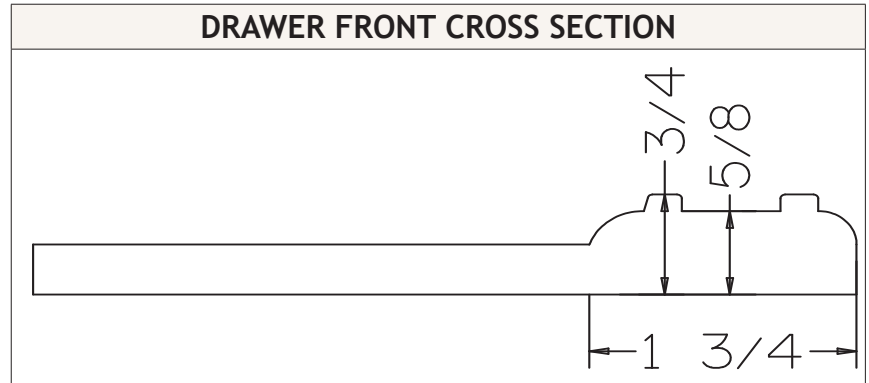

Door & Drawer Styles

Herington

Engineered Door

DRAWER FRONT ONLY

SPECIFICATIONS

DOOR		
	Width	Height
Maximum Size	30	72
Minimum Size	7	9

DRAWER		
	Width	Height
Minimum Size	6	6

OPTIONS

Complimentary Door Options
Hampton
Freeport

Drawer Front Options
Herington
Freeport

Available Species	Available Finishes
Engineered Material	600's, 700's, 900's, 1000's, 1100's, 1200's