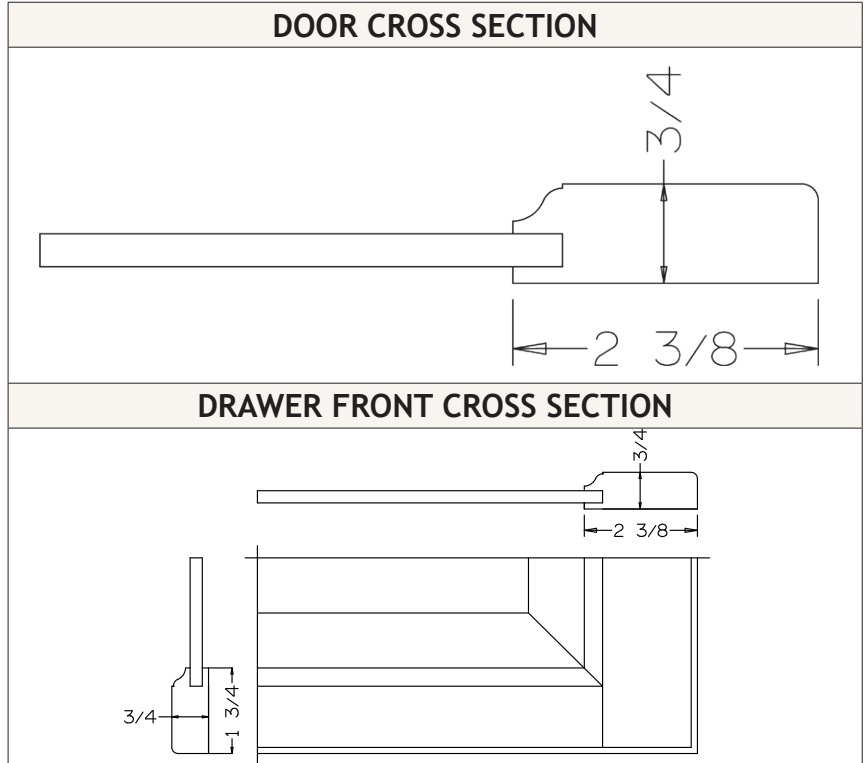

Door & Drawer Styles

Kirkwood

Traditional Door

SPECIFICATIONS

DOOR			
	Width	Height	
		Single	Double
Maximum Size	24	48	72
Minimum Size	9	9	

DRAWER		
	Width	Height
Minimum Size	9	8

OPTIONS

Complimentary Door Options

St. Charles
Putnam

Drawer Front Options

Kirkwood
St. Charles
Putnam

Available Species	Available Finishes
All	All