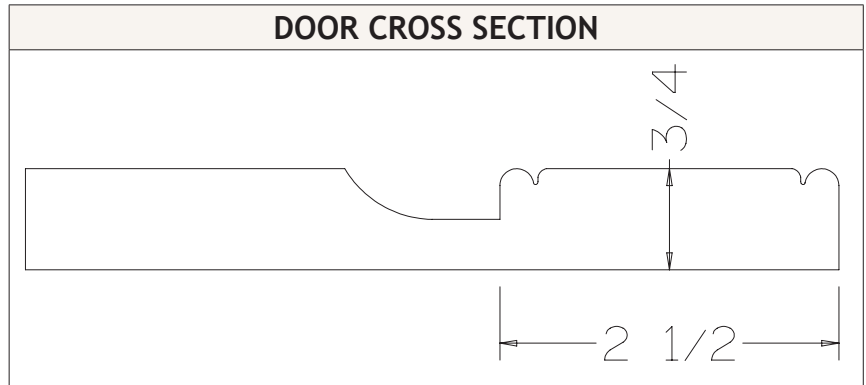

Door & Drawer Styles

Montpelier

Engineered Door

SPECIFICATIONS

DOOR		
	Width	Height
Maximum Size	30	72
Minimum Size	12	12

DRAWER
No Drawer Available

OPTIONS

Complimentary Door Options
Baltimore Annapolis

Drawer Front Options
Baltimore Bradshaw Annapolis

Available Species	Available Finishes
Engineered Material	600's, 700's, 900's, 1000's, 1100's, 1200's