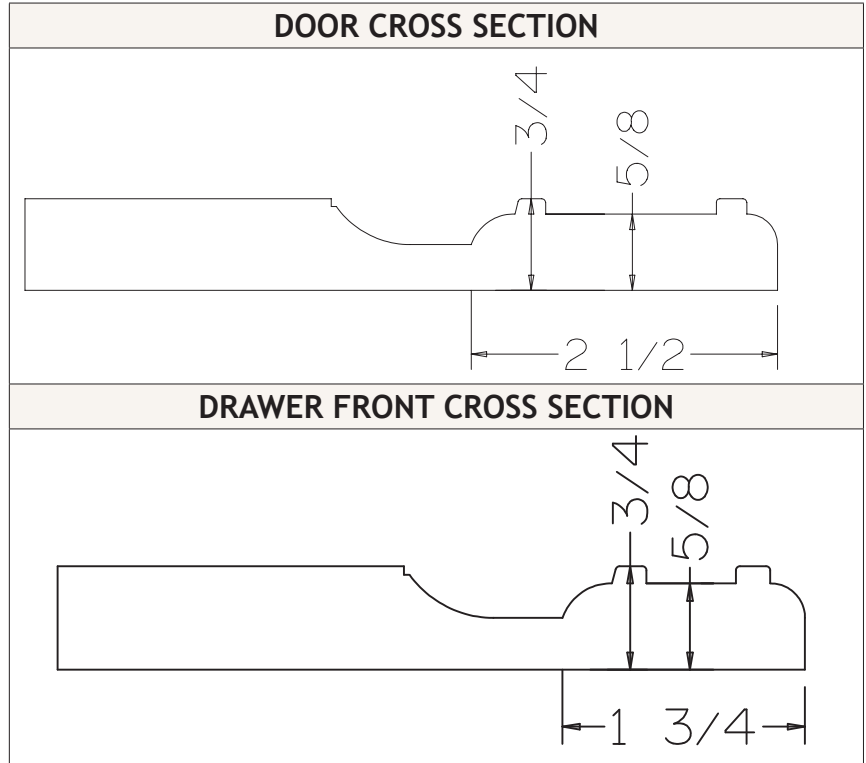

Door & Drawer Styles

Hampton

Engineered Door

SPECIFICATIONS

DOOR		
	Width	Height
Maximum Size	30	72
Minimum Size	9	9

DRAWER		
	Width	Height
Minimum Size	8	8

OPTIONS

Complimentary Door Options

Herington
Freeport

Drawer Front Options

Hampton
Herington
Freeport

Available Species	Available Finishes
Engineered Material	600's, 700's, 900's, 1000's, 1100's, 1200's