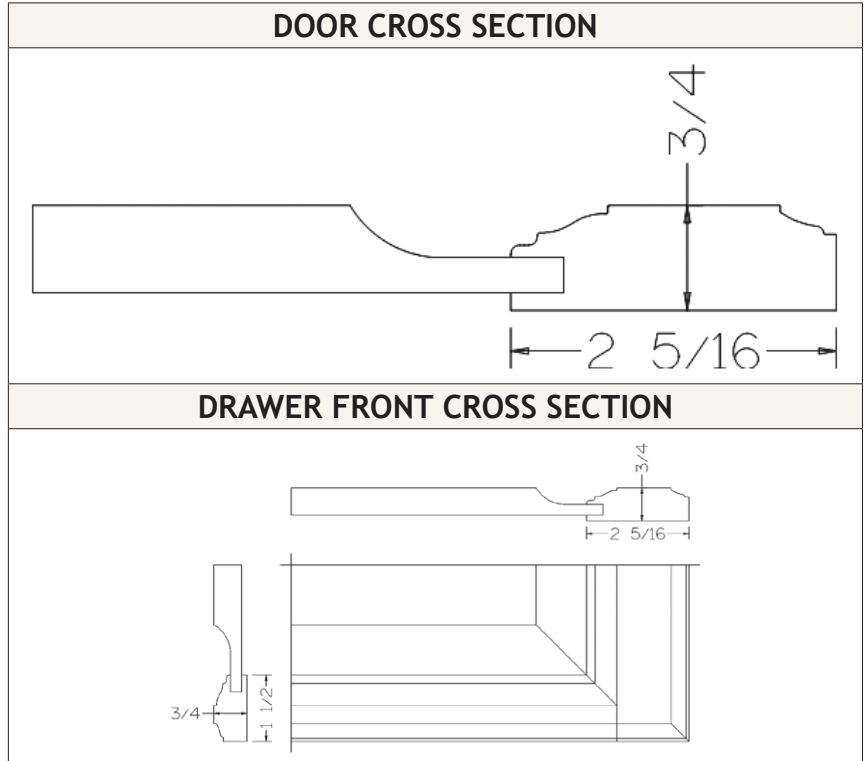

Door & Drawer Styles

Jefferson

Traditional Door

SPECIFICATIONS

DOOR			
	Width	Height	
		Single	Double
Maximum Size	24	48	72
Minimum Size	10	10	

DRAWER		
	Width	Height
Minimum Size	10	9

OPTIONS

Complimentary Door Options

Lowell
Fowler

Drawer Front Options

Jefferson
Lowell
Fowler

Available Species	Available Finishes
All	All