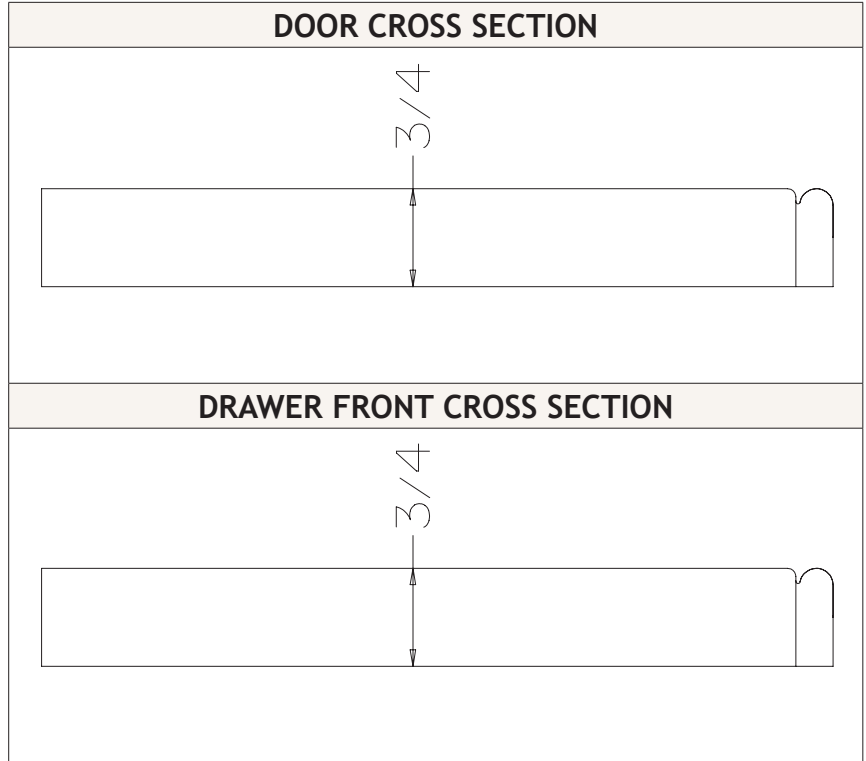

Door & Drawer Styles

Jamestown

Traditional Door

SPECIFICATIONS

DOOR		
	Width	Height
Maximum Size	16	48
Minimum Size	2	9

DRAWER		
	Width	Height
Minimum Size	2	2

OPTIONS

Complimentary Door Options

Dover
Richmond
Orlando
Jacksonville
Weldon
Windsor

Drawer Front Options

Jamestown

Available Species	Available Finishes
All	All