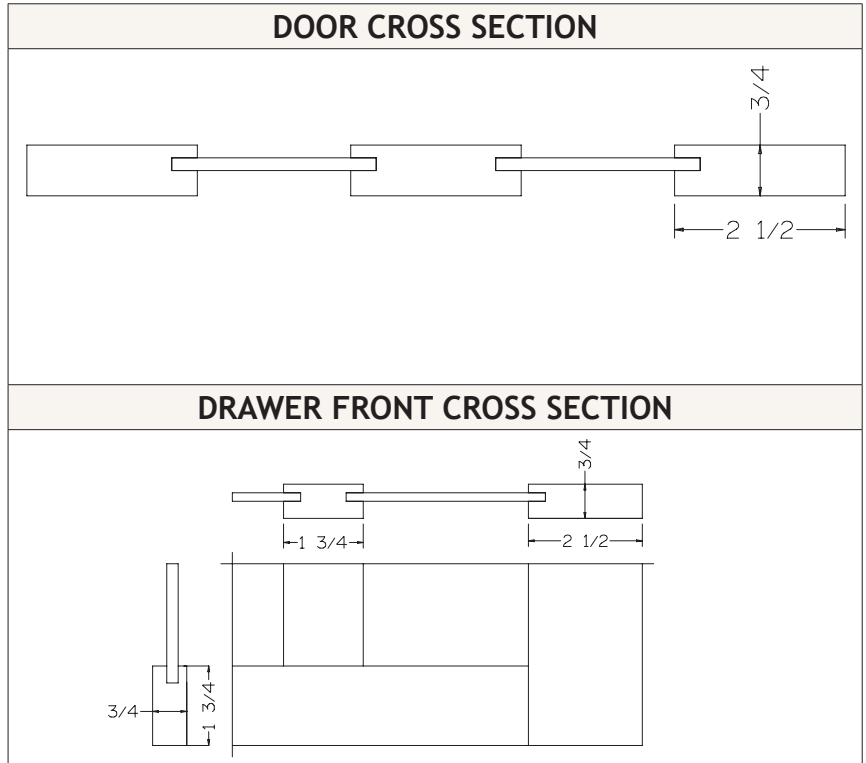

Door & Drawer Styles

Harrisburg

Traditional Door

SPECIFICATIONS

DOOR			
	Width	Height	
		Single	Double
Maximum Size	24	48	72
Minimum Size	11	11	

DRAWER		
	Width	Height
Minimum Size	11	6

OPTIONS

Complimentary Door Options
Cabot
Hardwick

Drawer Front Options
Harrisburg
Cabot
Hardwick

Available Species	Available Finishes
All	All