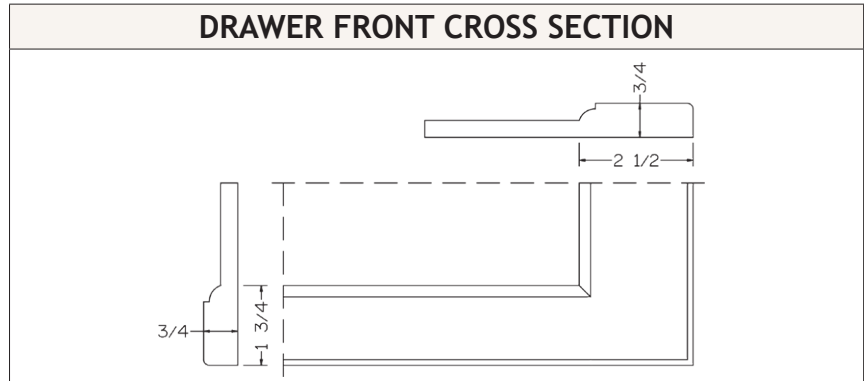

Door & Drawer Styles

Emberton

Engineered Door

DRAWER FRONT ONLY

SPECIFICATIONS

DOOR			
	Width	Height	
		Single	Double
Maximum Size	24	48	72
Minimum Size	7	9	

DRAWER		
	Width	Height
Minimum Size	7	6

OPTIONS

Complimentary Door Options
Marston
Petersburg

Drawer Front Options
Marston
Emberton

Available Species	Available Finishes
Engineered Material	600's, 700's, 900's, 1000's, 1100's, 1200's