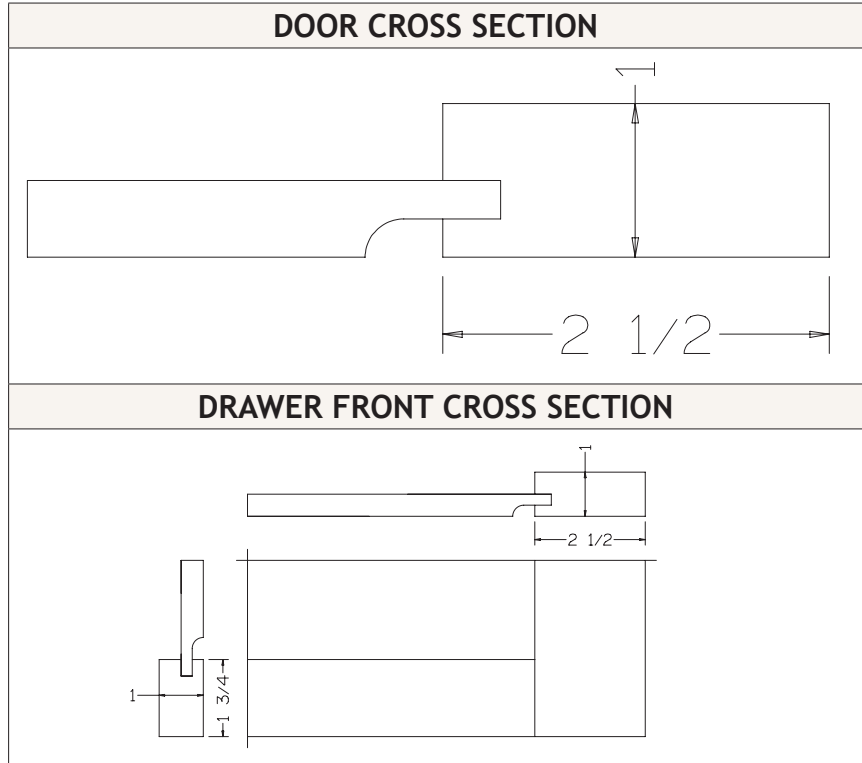

Door & Drawer Styles

Walden

Traditional Door

SPECIFICATIONS

DOOR			
	Width	Height	
		Single	Double
Maximum Size	24	60	72
Minimum Size	7	9	

DRAWER		
	Width	Height
Minimum Size	7	6

OPTIONS

Complimentary Door Options

Essex
Craftsbury

Drawer Front Options

Walden
Craftsbury

Available Species	Available Finishes
All	All