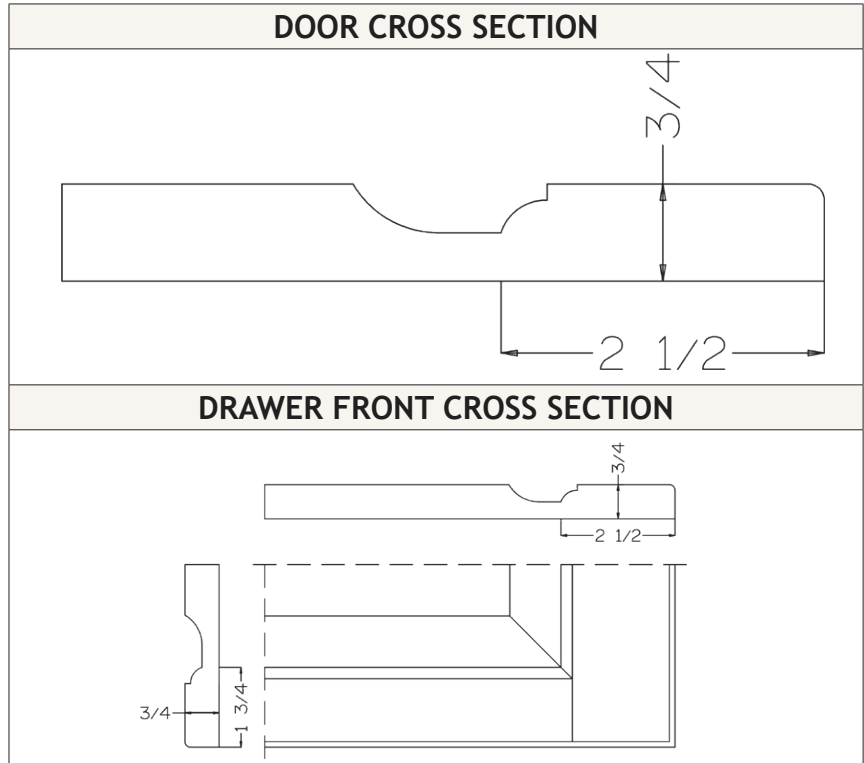

Door & Drawer Styles

Marston

Engineered Door

SPECIFICATIONS

DOOR			
	Width	Height	
		Single	Double
Maximum Size	24	48	72
Minimum Size	9	9	

DRAWER		
	Width	Height
Minimum Size	9	8

OPTIONS

Complimentary Door Options

Petersburg

Drawer Front Options

Marston
Emberton

Available Species	Available Finishes
Engineered Material	600's, 700's, 900's, 1000's, 1100's, 1200's