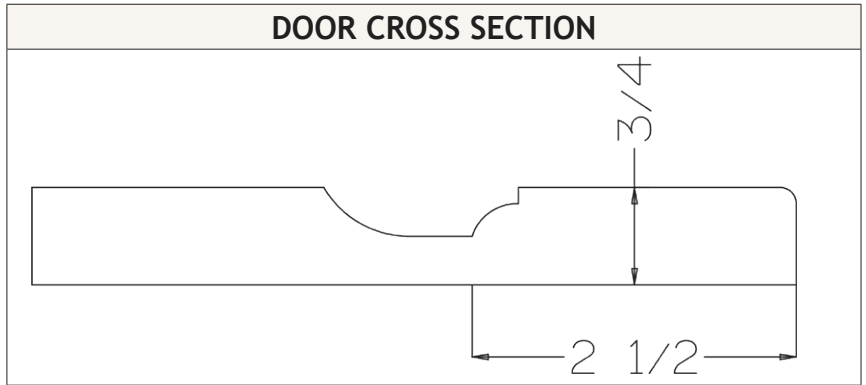

Door & Drawer Styles

Petersburg

Engineered Door

*DRAWER FRONT NOT AVAILABLE

SPECIFICATIONS

DOOR		
	Width	Height
Maximum Size	30	72
Minimum Size	12	16

OPTIONS

Complimentary Door Options

Marston
Emberton

Drawer Front Options

Marston
Emberton
Putnam

Available Species	Available Finishes
Engineered Material	600's, 700's, 900's, 1000's, 1100's, 1200's