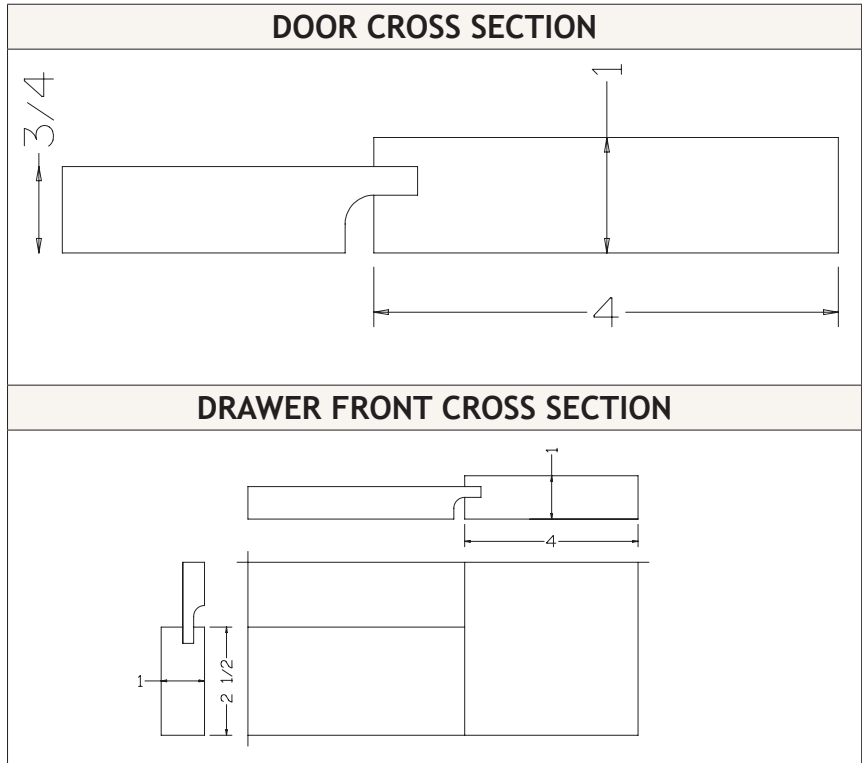

Door & Drawer Styles

Essex

Traditional Door

SPECIFICATIONS

DOOR			
	Width	Height	
		Single	Double
Maximum Size	24	60	72
Minimum Size	10	10	

DRAWER		
	Width	Height
Minimum Size	10	10

OPTIONS

Complimentary Door Options

Walden
Craftsbury

Drawer Front Options

Essex
Craftsbury

Available Species	Available Finishes
All	All