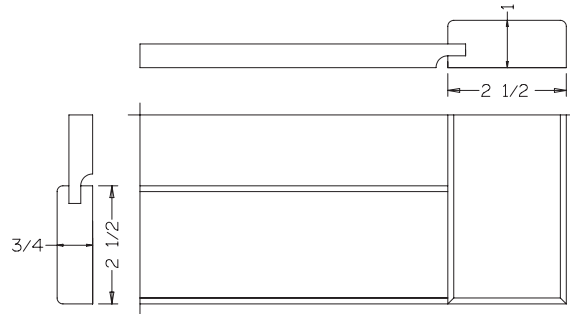

DOOR CROSS SECTION

DRAWER FRONT CROSS SECTION