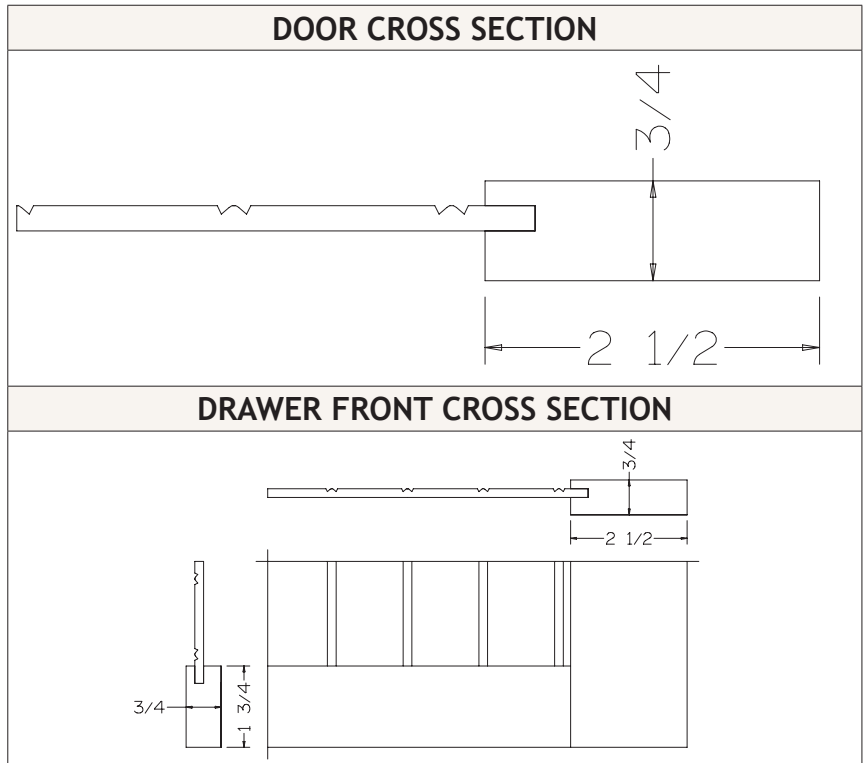

Door & Drawer Styles

Danville

Traditional Door

SPECIFICATIONS

DOOR			
	Width	Height	
		Single	Double
Maximum Size	24	48	72
Minimum Size	7	9	

DRAWER		
	Width	Height
Minimum Size	7	6

OPTIONS

Complimentary Door Options

Hardwick

Drawer Front Options

Danville
Hardwick
Cabot

Available Species	Available Finishes
All	All