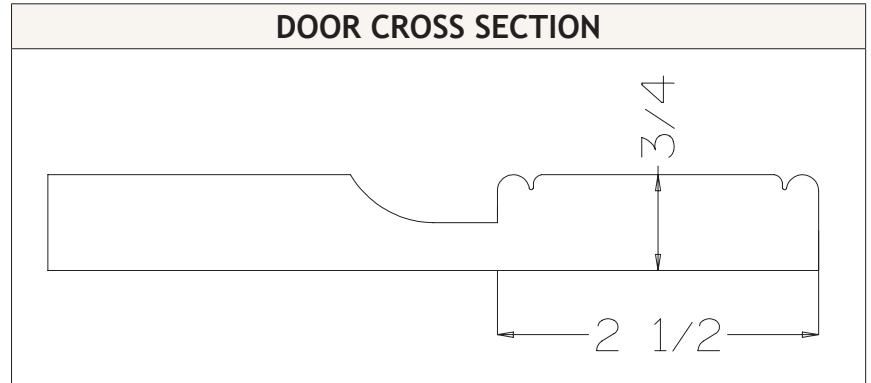

Door & Drawer Styles

New Orleans

Engineered Door

*DRAWER FRONT NOT AVAILABLE

SPECIFICATIONS

DOOR		
	Width	Height
Maximum Size	30	72
Minimum Size	12	16

OPTIONS

Complimentary Door Options

Baltimore
Annapolis

Drawer Front Options

Baltimore
Bradshaw
Annapolis

Available Species	Available Finishes
Engineered Material	600's, 700's, 900's, 1000's, 1100's, 1200's