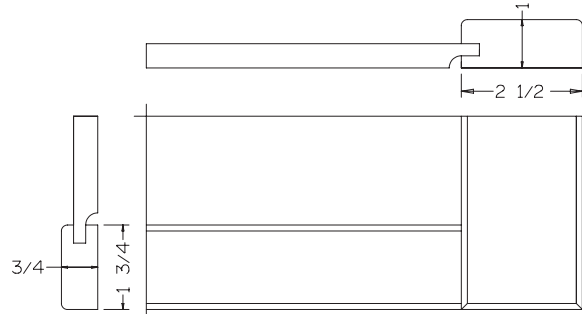

SPECIFICATIONS

DOOR

	Width	Height	
		Single	Double
Maximum Size	24	48	72
Minimum Size	7	9	

DRAWER

	Width	Height
Minimum Size	7	6

OPTIONS

Complimentary Door Options

Carris

Drawer Front Options

Plainfield

Carris

Available Species	Available Finishes
All	All