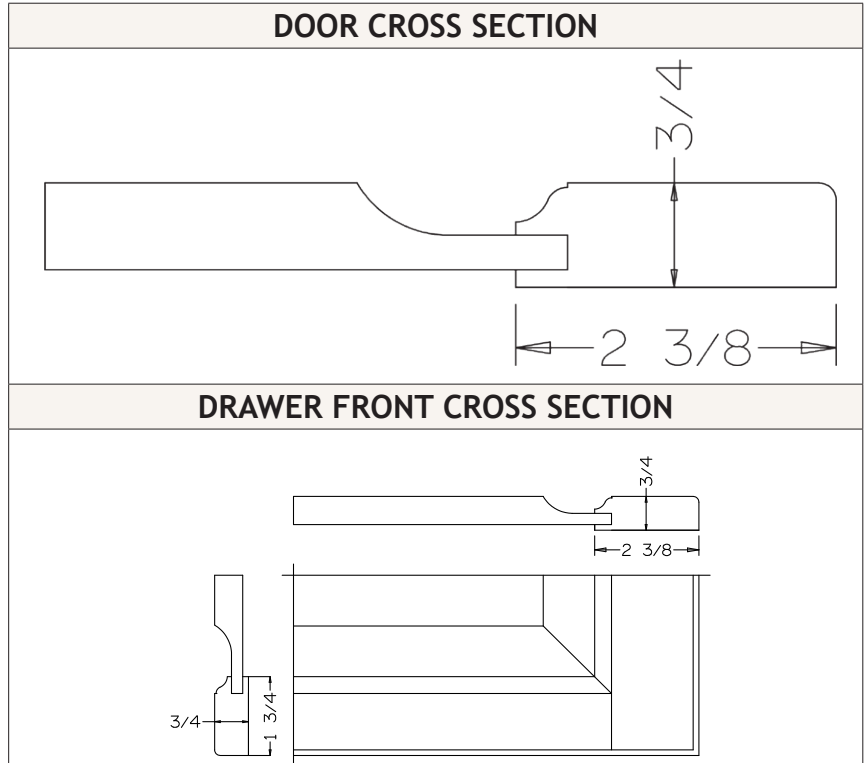

Door & Drawer Styles

St. Charles

Traditional Door

SPECIFICATIONS

DOOR			
	Width	Height	
		Single	Double
Maximum Size	24	48	72
Minimum Size	9	9	

DRAWER		
	Width	Height
Minimum Size	9	8

OPTIONS

Complimentary Door Options

Kirkwood
Putnam

Drawer Front Options

St. Charles
Kirkwood
Putnam

Available Species	Available Finishes
All	All