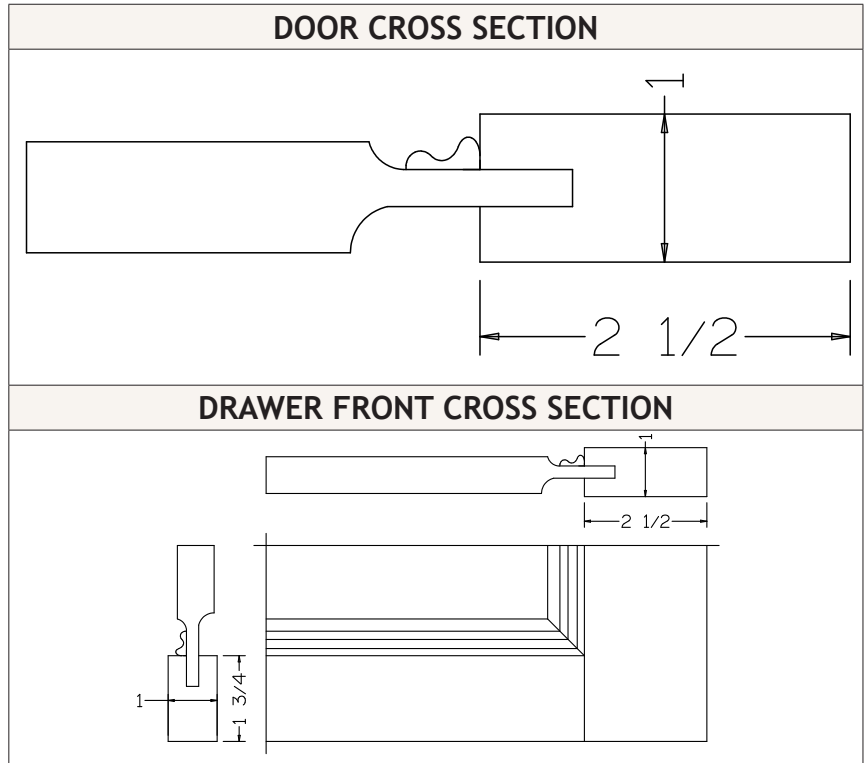

Door & Drawer Styles

Woodford

Traditional Door

SPECIFICATIONS

DOOR			
	Width	Height	
		Single	Double
Maximum Size	24	48	72
Minimum Size	9	9	

DRAWER		
	Width	Height
Minimum Size	9	8

OPTIONS

Complimentary Door Options

Walden

Drawer Front Options

Walden

Craftsbury

Available Species	Available Finishes
All	All