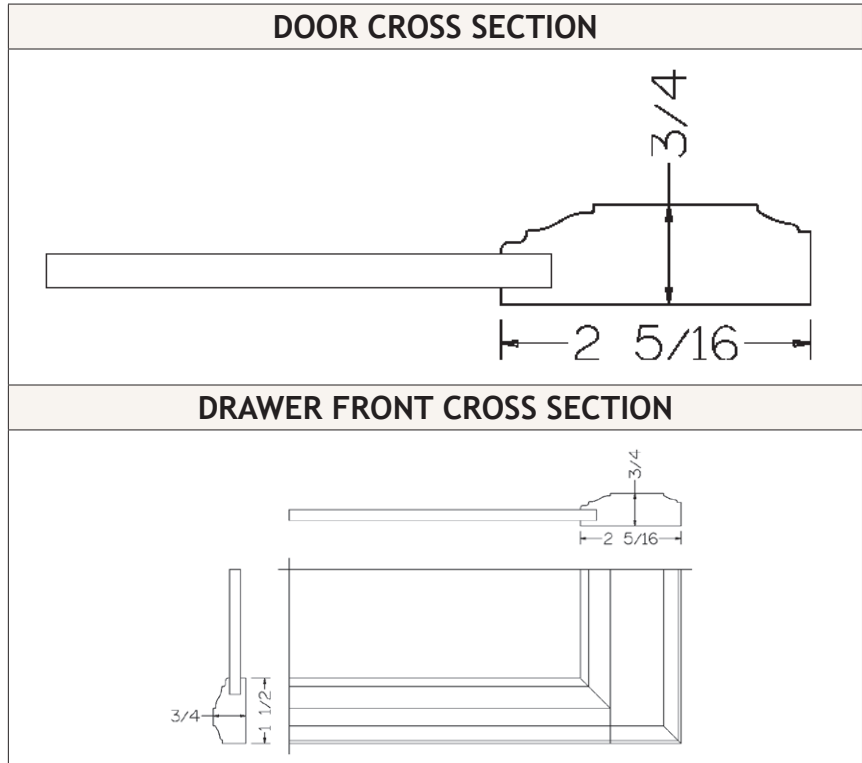

Door & Drawer Styles

Lowell

Traditional Door

SPECIFICATIONS

DOOR			
	Width	Height	
		Single	Double
Maximum Size	24	48	72
Minimum Size	8	9	

DRAWER		
	Width	Height
Minimum Size	8	7

OPTIONS

Complimentary Door Options

Jefferson
Fowler

Drawer Front Options

Lowell
Fowler

Available Species	Available Finishes
All	All